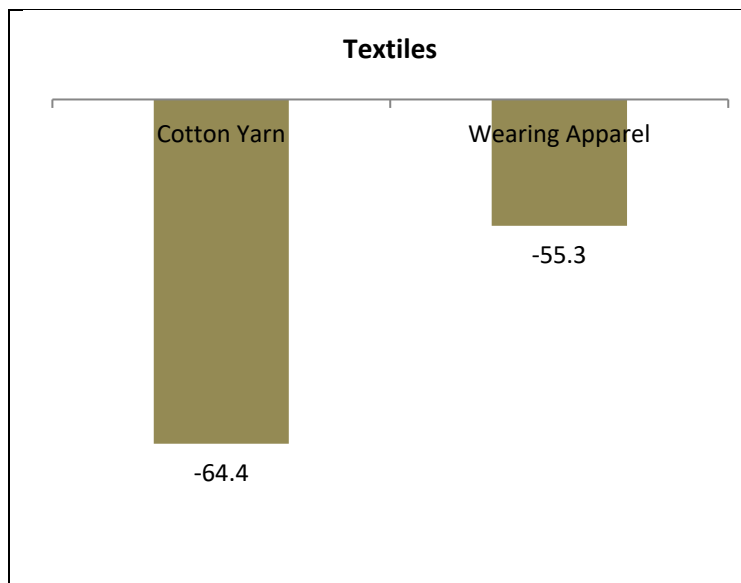

Industry Charts

Manufacturing

Chart 1: Operational Indicators of major manufacturing industries on a y-o-y basis (Unit: %)

Note: Production Cotton yarn and Wearing Apparel (IIP) is April-July

Note: Production of MMF is April-July

Source: CMIE, Office of the Economic Adviser, Ministry of Commerce

FMCG

Chart 2: Cumulative Production on a y-o-y basis (Unit: %)

Note: Vegetable Oil Production is November-July; Milk and Sugar Production is April-July