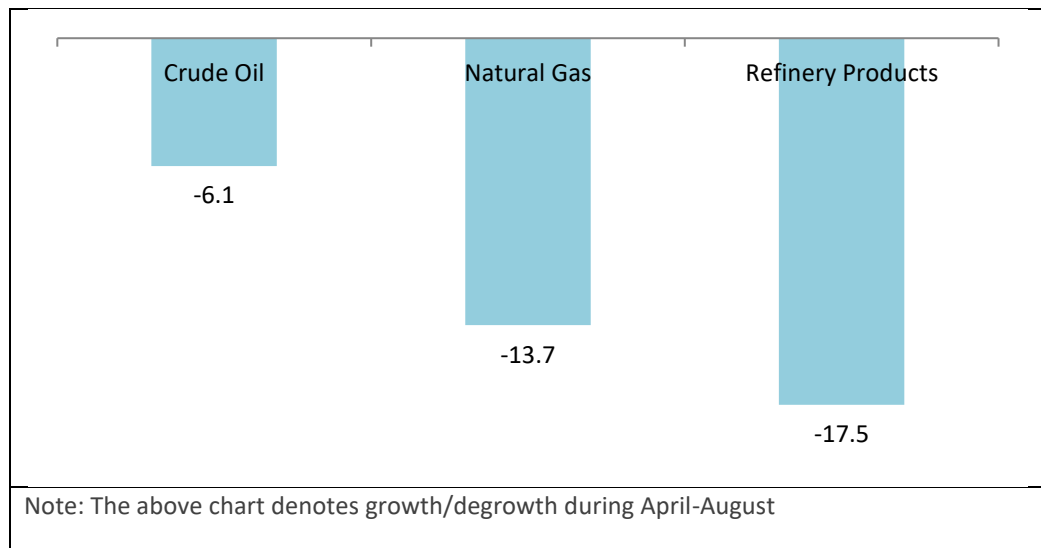

Source: CMIE, Office of the Economic Adviser, Ministry of Commerce

FMCG

Chart 2: Cumulative Production on a y-o-y basis (Unit: %)

Note: Vegetable Oil Production is November-July; Milk and Sugar Production is April-July

Note: Non Food Products Production is April-July

Source: CMIE

Chart 3: Cumulative Production on a y-o-y basis (Unit: %)

Source: Ministry of Mines, Office of the Economic advisor

Chart 4: Cumulative Production on a y-o-y basis (Unit: %)

Source: MoPNG

Chart 5: Cumulative Operational Indicators on a y-o-y basis (Unit: %)

Source: Office of the Economic Adviser, Ministry of Roads and Highways

Capital Goods

Chart: Industrial Production: Components of Capital Goods Index (Unit: %)