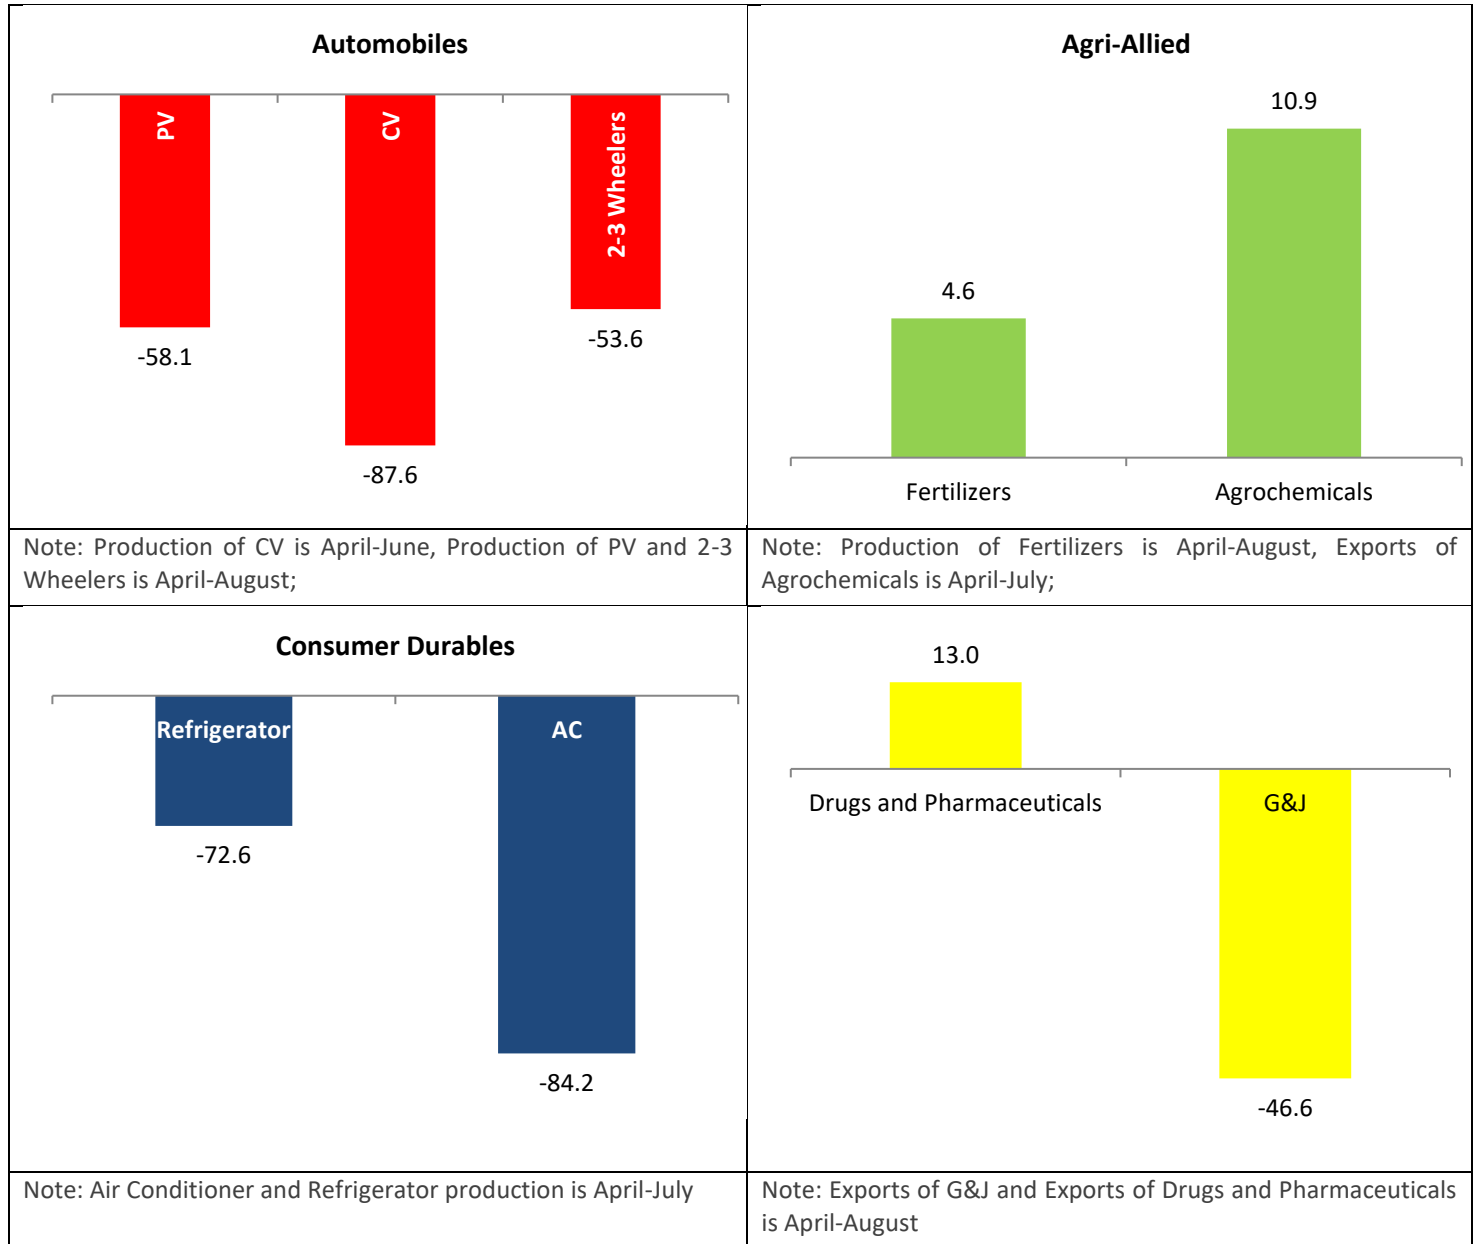

Industry Charts

Manufacturing

Chart 1: Operational Indicators of major manufacturing industries on a y-o-y basis (Unit: %)

Note: Production Cotton yarn and Wearing Apparel (IIP) is April-July

Note: Production of MMF is April-July

Source: CMIE, Office of the Economic Adviser, Ministry of Commerce

FMCG

Chart 2: Cumulative Production on a y-o-y basis (Unit: %)

Note: Vegetable Oil Production is November-July; Milk and Sugar Production is April-July