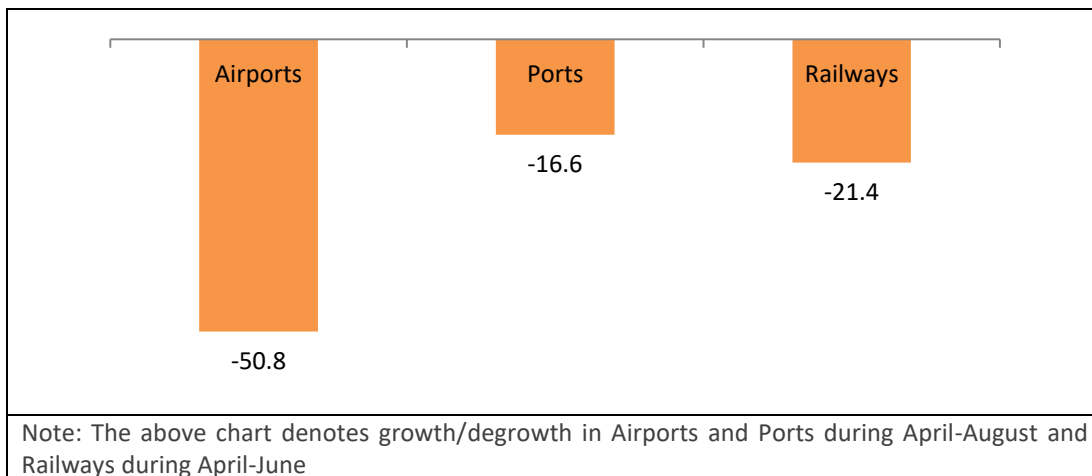

Source: MoPNG

Chart 5: Cumulative Operational Indicators on a y-o-y basis (Unit: %)

Source: Office of the Economic Adviser, Ministry of Roads and Highways

Capital Goods

Chart: Industrial Production: Components of Capital Goods Index (Unit: %)

Source: CMIE

Chart 7: Cumulative Cargo Handled on a y-o-y basis (Unit: %)

Source: AAI, IPA, Ministry of Railways

Chart 8: Operational Indicators on various services on a y-o-y basis (Unit: %)

Source: TRAI, CMIE, Ministry of Railways, DGCA