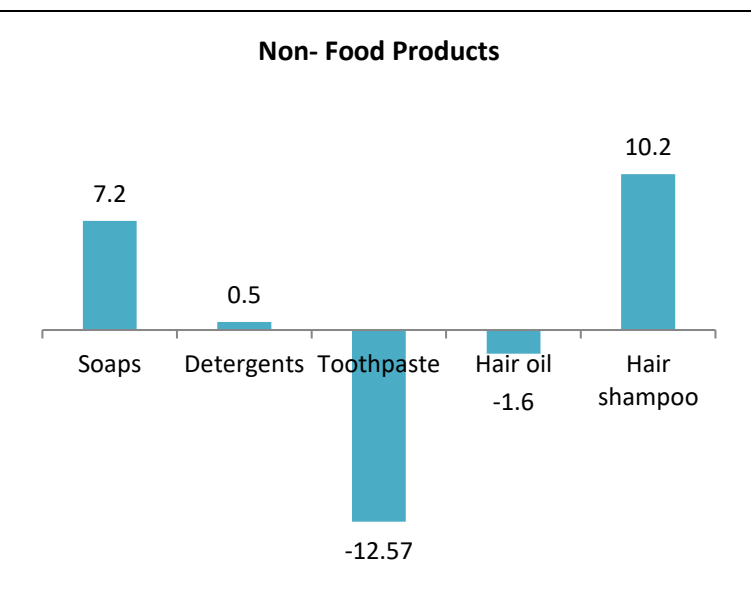

Industry Charts

Manufacturing

Chart 1: Operational Indicators of major manufacturing industries on a y-o-y basis (Unit: %)

Note: Production Cotton yarn and Wearing Apparel (IIP) is April-July

Note: Production of MMF is April-July

Source: CMIE, Office of the Economic Adviser, Ministry of Commerce

FMCG

Chart 2: Cumulative Production on a y-o-y basis (Unit: %)

Note: Vegetable Oil Production is November-July; Milk and Sugar Production is April-July

Note: Non Food Products Production is April-July

Source: CMIE

Chart 3: Cumulative Production on a y-o-y basis (Unit: %)

Source: Ministry of Mines, Office of the Economic advisor

Chart 4: Cumulative Production on a y-o-y basis (Unit: %)