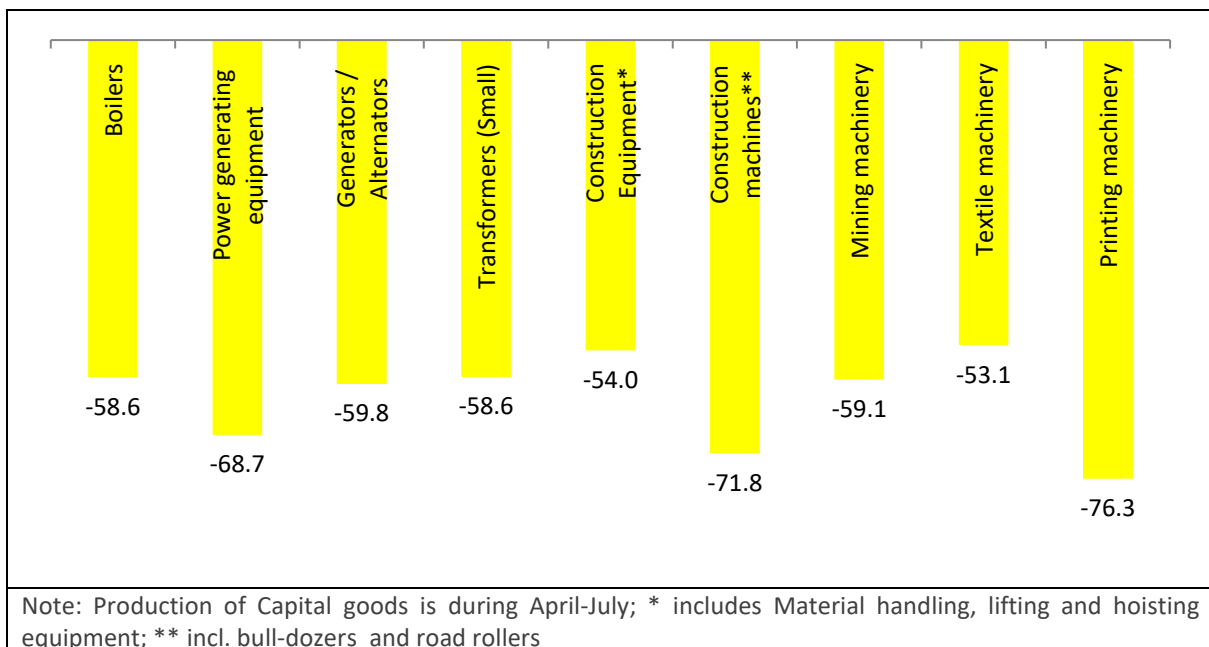

Source: CMIE, Office of the Economic Adviser, Ministry of Commerce

FMCG

Chart 2: Cumulative Production on a y-o-y basis (Unit: %)

Note: Vegetable Oil Production is November-July; Milk and Sugar Production is April-July

Note: Non Food Products Production is April-July

Source: CMIE

Chart 3: Cumulative Production on a y-o-y basis (Unit: %)

Source: Ministry of Mines, Office of the Economic advisor

Chart 4: Cumulative Production on a y-o-y basis (Unit: %)

Source: MoPNG

Chart 5: Cumulative Operational Indicators on a y-o-y basis (Unit: %)

Source: Office of the Economic Adviser, Ministry of Roads and Highways

Capital Goods

Chart: Industrial Production: Components of Capital Goods Index (Unit: %)