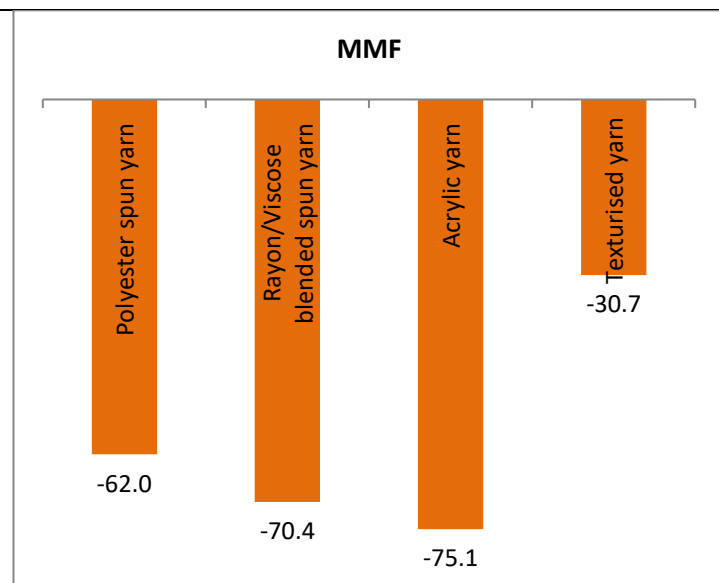

Industry Charts

Manufacturing

Chart 1: Operational Indicators of major manufacturing industries on a y-o-y basis (Unit: %)

Note: Production Cotton yarn and Wearing Apparel (IIP) is April-July

Note: Production of MMF is April-July

Source: CMIE, Office of the Economic Adviser, Ministry of Commerce

FMCG

Chart 2: Cumulative Production on a y-o-y basis (Unit: %)

Note: Vegetable Oil Production is November-July; Milk and Sugar Production is April-July