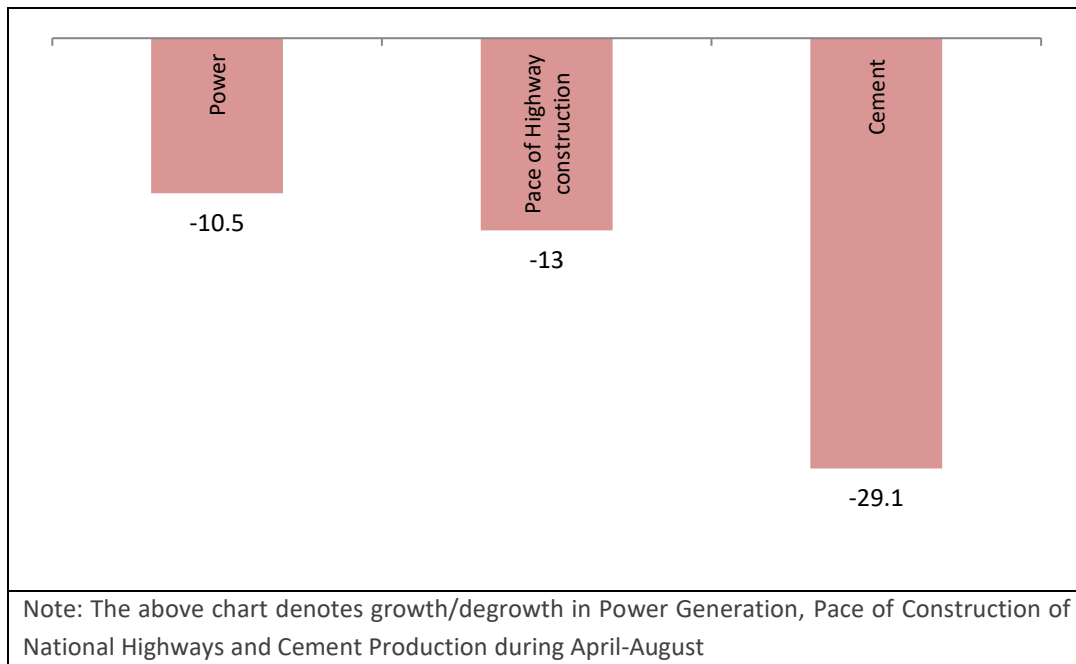

Source: CMIE, Office of the Economic Adviser, Ministry of Commerce

FMCG

Chart 2: Cumulative Production on a y-o-y basis (Unit: %)

Note: Vegetable Oil Production is November-July; Milk and Sugar Production is April-July

Note: Non Food Products Production is April-July

Source: CMIE

Chart 3: Cumulative Production on a y-o-y basis (Unit: %)

Source: Ministry of Mines, Office of the Economic advisor

Chart 4: Cumulative Production on a y-o-y basis (Unit: %)

Source: MoPNG

Chart 5: Cumulative Operational Indicators on a y-o-y basis (Unit: %)

Source: Office of the Economic Adviser, Ministry of Roads and Highways

Capital Goods

Chart: Industrial Production: Components of Capital Goods Index (Unit: %)