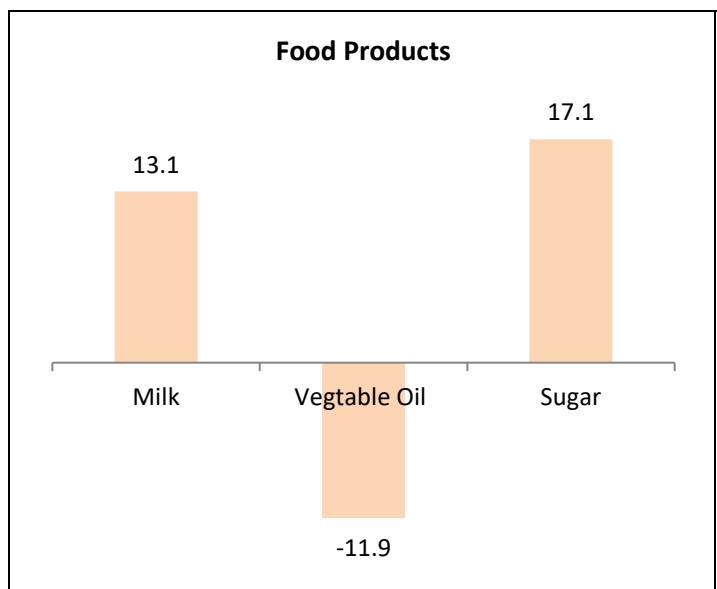

Industry Charts

Manufacturing

Chart 1: Operational Indicators of major manufacturing industries on a y-o-y basis (Unit: %)

Note: Production Cotton yarn and Wearing Apparel (IIP) is April-July

Note: Production of MMF is April-July

Source: CMIE, Office of the Economic Adviser, Ministry of Commerce

FMCG

Chart 2: Cumulative Production on a y-o-y basis (Unit: %)

Note: Vegetable Oil Production is November-July; Milk and Sugar Production is April-July

Note: Non Food Products Production is April-July

Source: CMIE

Chart 3: Cumulative Production on a y-o-y basis (Unit: %)

Source: Ministry of Mines, Office of the Economic advisor

Chart 4: Cumulative Production on a y-o-y basis (Unit: %)