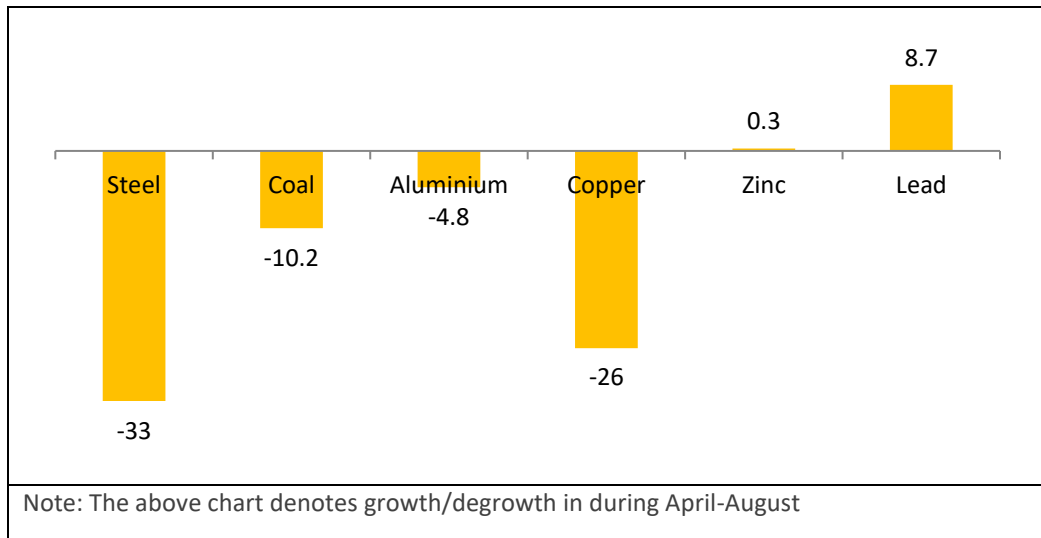

Industry Charts

Manufacturing

Chart 1: Operational Indicators of major manufacturing industries on a y-o-y basis (Unit: %)

Note: Production Cotton yarn and Wearing Apparel (IIP) is April-July

Note: Production of MMF is April-July

Source: CMIE, Office of the Economic Adviser, Ministry of Commerce

FMCG

Chart 2: Cumulative Production on a y-o-y basis (Unit: %)

Note: Vegetable Oil Production is November-July; Milk and Sugar Production is April-July

Note: Non Food Products Production is April-July

Source: CMIE

Chart 3: Cumulative Production on a y-o-y basis (Unit: %)

Source: Ministry of Mines, Office of the Economic advisor

Chart 4: Cumulative Production on a y-o-y basis (Unit: %)